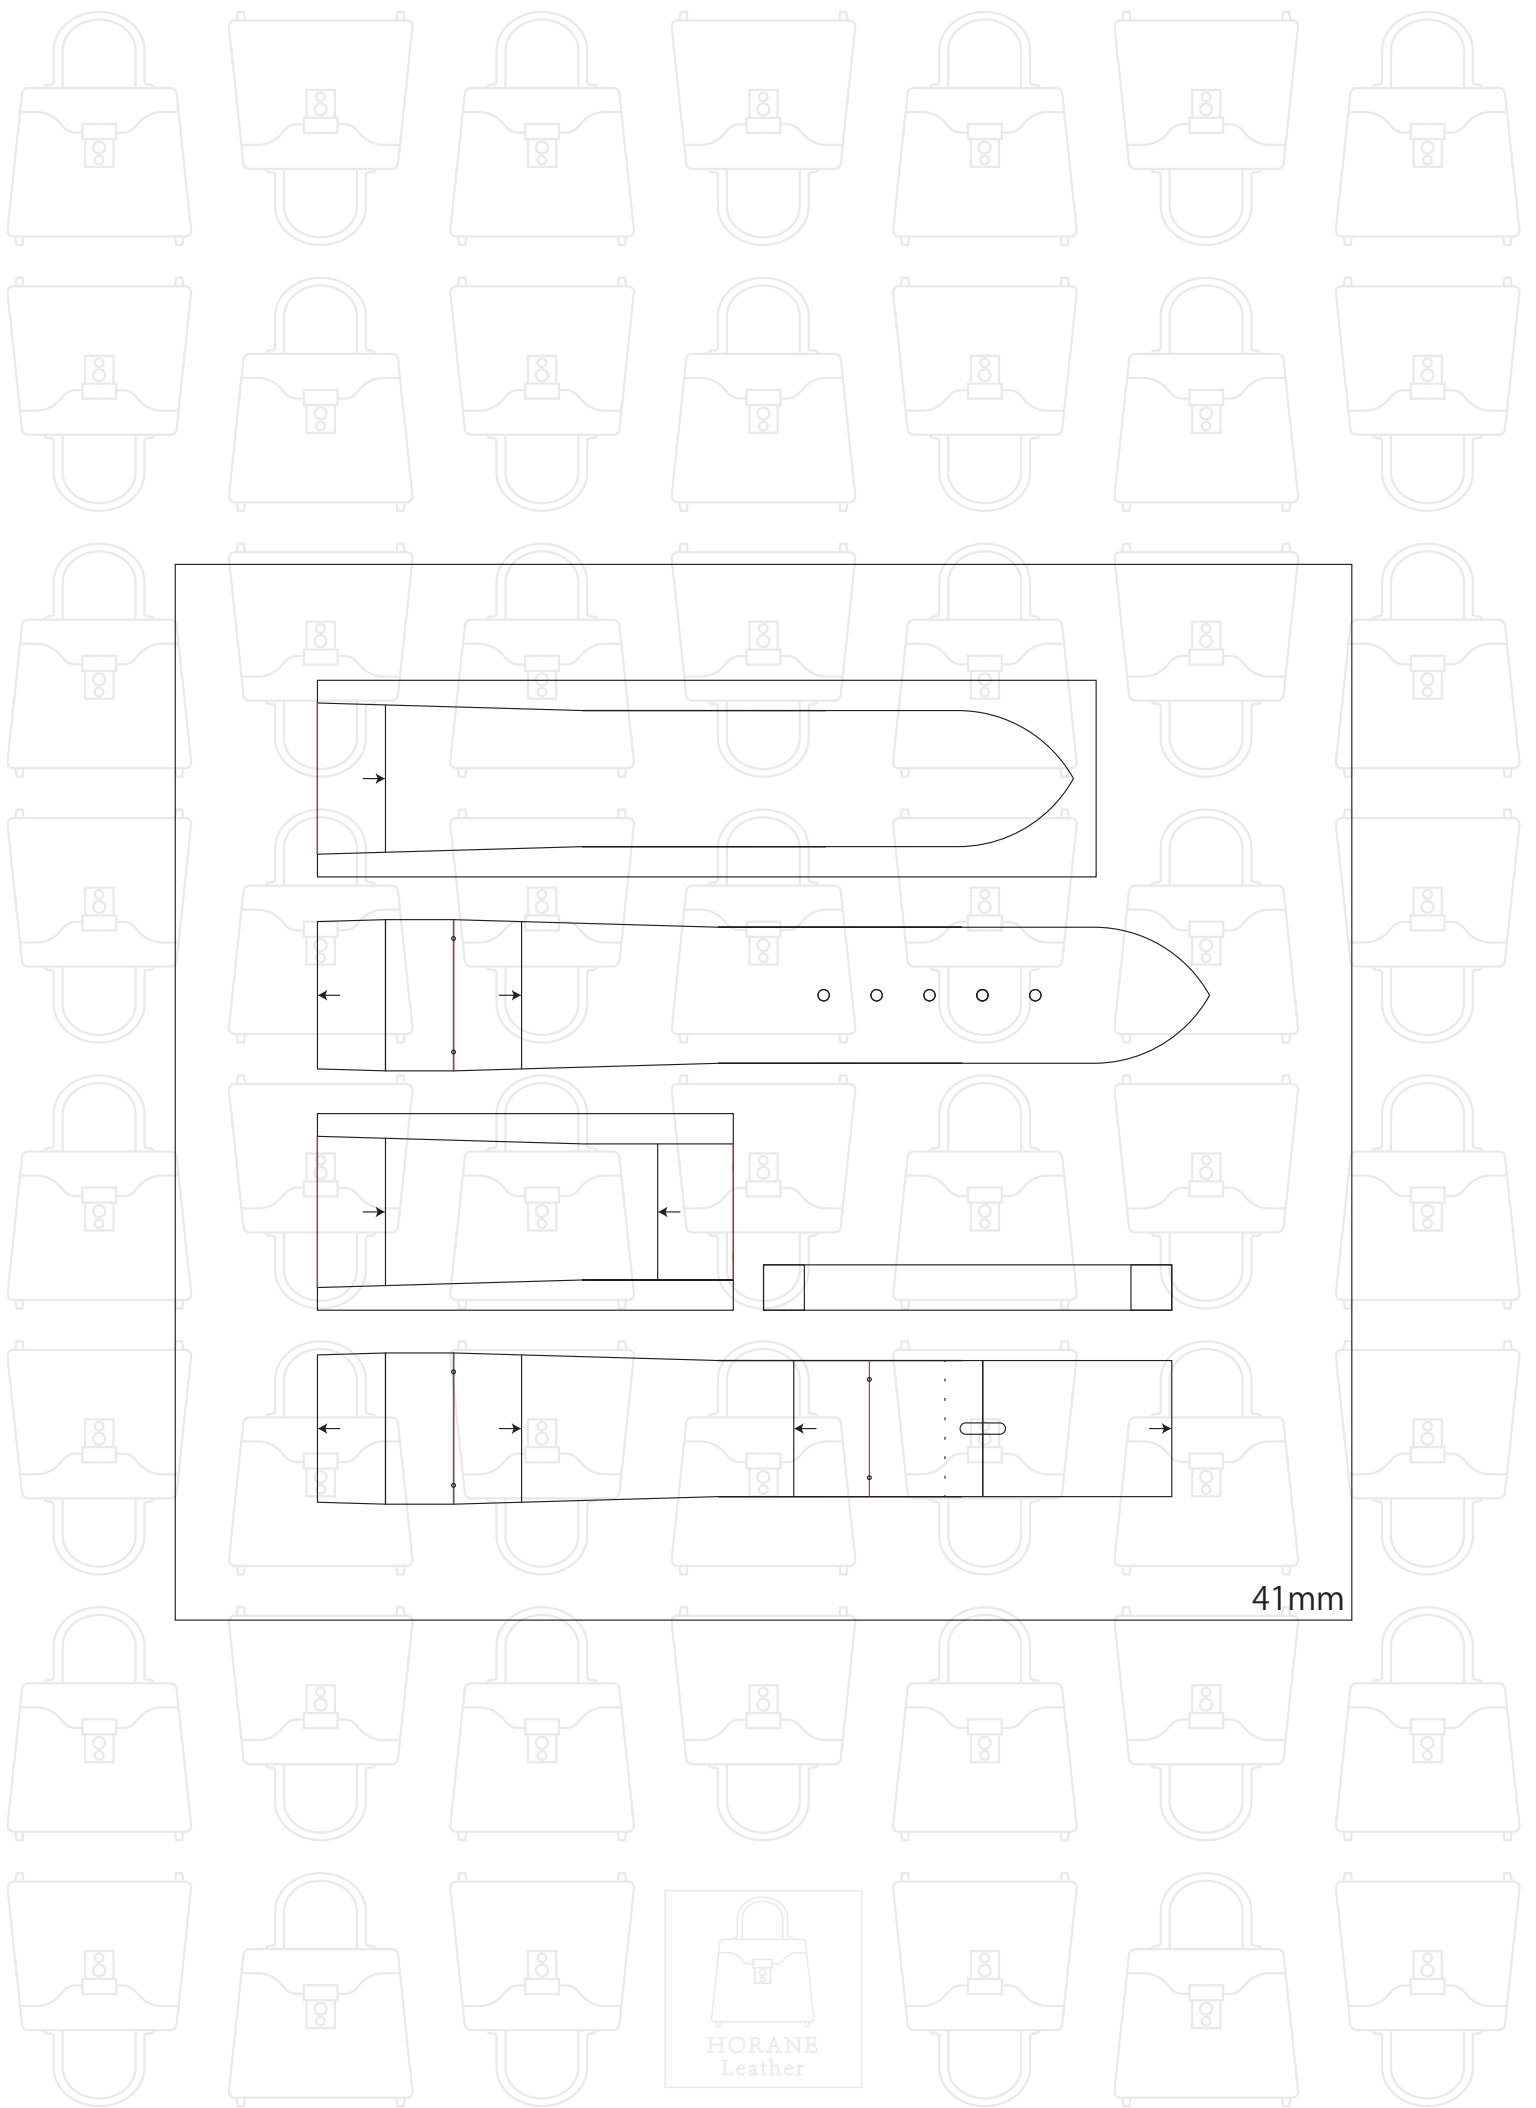

HORANE  
Leather

41mm

HORANE  
Leather